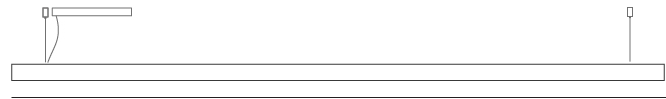

PROJECT
TYPE
SPECIFIER
QUANTITY
DATE

LED60 SUSPENSION

D71016-

base number
Color   Finish
Temperature   Options

1. To build a product code in our configurator select the specify button on the base model # product page
2. To build a manual product code on this datasheet choose from the options listed below in blue font and add the suffix to the base model #

GENERAL

Series: Woodlin
Subseries: LED60
Brand: Tunto
Division: Design
Mounting Type: Suspension
Mounting Location: Ceiling
Subcategory: Profile

PHYSICAL

Shape: Rectangle
Length (mm): 1000
Length (in): 39 ³/₈"
Width (mm): 60
Width (in): 2 ³/₈"
Height (mm): 60
Height (in): 2 ³/₈"
Max. Overall Height (mm): 2060
Max. Overall Height (in): 81 ¹/₈"
Light Distribution: Direct
Diffuser: Opal
Fixture Finish: [WAL / ASH / OAK / BLK / WHI](#)
Fixture Material: Wood
Cable Details: 2000mm / 78 3/4"

ELECTRICAL

Lamp Type: LED
Input Wattage (W): 43
Total Output Wattage (W): 38
Dimming: Tri-Mode (Non-Dimming and Phase Dimming (120Vac only) and 0-10V Dimming)
Driver Included: Yes
Driver Location: Integrated
Driver Type: Constant Current - Universal
Driver Class: Class 2
Input Voltage (V): 120 - 277
Constant Current (MA): 700

LED

Color Temperature (°K): [2700 / 3000 / 4000](#)
Max. Delivered Lumen (lm): 3240
CRI: >93 CRI
Lamp Life (hrs): 50000

OPTICAL

RATINGS AND CERTIFICATIONS

Certified By: Certified for North American Standards
IP rating: IP20

1000mm 39 ³/₈"

60mm 2 ³/₈"

Direct