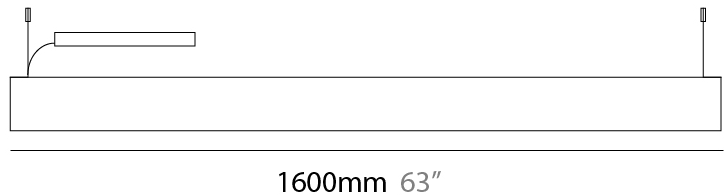

PROJECT	
TYPE	
SPECIFIER	
QUANTITY	
DATE	

LED120 SUSPENSION

D71026-

base number   Color   Finish
Temperature   Options

1. To build a product code in our configurator select the specify button on the base model # product page
2. To build a manual product code on this datasheet choose from the options listed below in blue font and add the suffix to the base model #

GENERAL

Series: Woodlin
Subseries: LED120
Brand: Tunto
Division: Design
Mounting Type: Suspension
Mounting Location: Ceiling
Subcategory: Profile

PHYSICAL

Shape: Rectangle
Length (mm): 1600
Length (in): 63
Width (mm): 40
Width (in): 1 9/16
Height (mm): 120
Height (in): 4 3/4
Max. Overall Height (mm): 2120
Max. Overall Height (in): 83 7/16
Light Distribution: Direct / Indirect
Diffuser: Opal
Fixture Finish: WAL / ASH / OAK / BLK / WHI
Fixture Material: Wood
Cable Details: 2000mm / 78 3/4"

ELECTRICAL

Lamp Type: LED
Input Wattage (W): 74
Total Output Wattage (W): 63
Dimming: Tri-Mode (Non-Dimming and Phase Dimming (120Vac only) and 0-10V Dimming)
Driver Included: Yes
Driver Location: Integrated
Driver Type: Constant Current - Universal
Driver Class: Class 2
Input Voltage (V): 120 - 277
Constant Current (MA): 700

LED

Color Temperature (°K): 2700 / 3000 / 4000
Max. Delivered Lumen (lm): 3600
CRI: >93 CRI
Lamp Life (hrs): 50000

OPTICAL

RATINGS AND CERTIFICATIONS

Certified By: Certified for North American Standards
IP rating: IP20